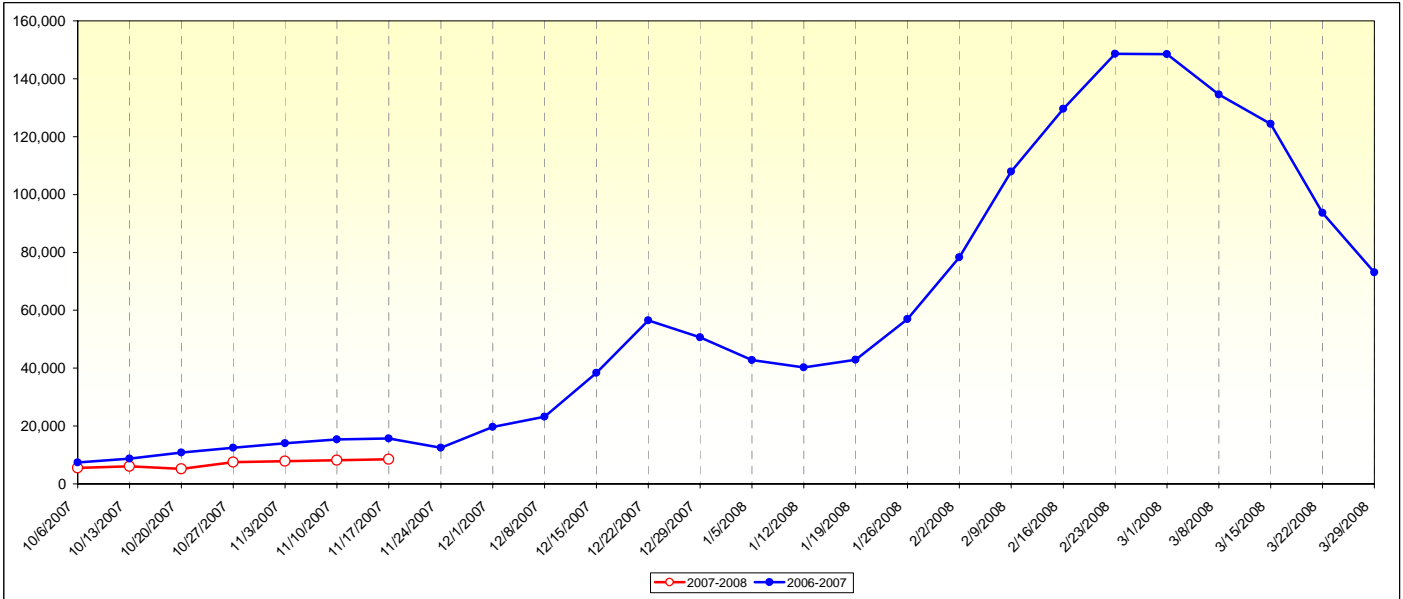

**TOTAL US
COMBINED REPORT
As Of 11/23/2007**

		% OF REGION POPULATION
CURRENT AFFECTED POPULATION	8,490	0.00379%
AFFECTED POPULATION SAME WEEK LAST SEASON	15,730	0.00702%
CUMULATIVE SEASON-TO-DATE % CHANGE	-42.2%	

MARKET	STATUS	WKS ON STATUS
ALBANY	NO FLU REPORTED	6
ALBUQUERQUE	LIMITED ACTIVITY	1
ATLANTA	ADVISORY	2
AUSTIN	LIMITED ACTIVITY	3
BALTIMORE	ADVISORY	3
BIRMINGHAM	ADVISORY	3
BOSTON	LIMITED ACTIVITY	2
BUFFALO	NO FLU REPORTED	6
CHARLESTON	ADVISORY	1
CHARLOTTE	LIMITED ACTIVITY	1
CHICAGO	ADVISORY	3
CINCINNATI	LIMITED ACTIVITY	1
CLEVELAND	LIMITED ACTIVITY	1
COLUMBUS, OH	LIMITED ACTIVITY	3
DALLAS	LIMITED ACTIVITY	6
DAYTON	NO FLU REPORTED	2
DENVER	ADVISORY	2
DES MOINES	NO FLU REPORTED	6
DETROIT	LIMITED ACTIVITY	3
FLINT	LIMITED ACTIVITY	1
FORT MYERS	NO FLU REPORTED	2
FRESNO	NO FLU REPORTED	1
GRAND RAPIDS	LIMITED ACTIVITY	2
GREEN BAY	NO FLU REPORTED	6
GREENSBORO	LIMITED ACTIVITY	4

MARKET	STATUS	WKS ON STATUS
GREENVILLE	LIMITED ACTIVITY	2
HARRISBURG	LIMITED ACTIVITY	1
HARTFORD	NO FLU REPORTED	6
HONOLULU	ALERT	2
HOUSTON	ALERT	3
INDIANAPOLIS	LIMITED ACTIVITY	1
JACKSONVILLE	NO FLU REPORTED	6
KANSAS CITY	NO FLU REPORTED	1
KNOXVILLE	NO FLU REPORTED	6
LAS VEGAS	NO FLU REPORTED	6
LEXINGTON	NO FLU REPORTED	6
LITTLE ROCK	NO FLU REPORTED	6
LOS ANGELES	ADVISORY	1
LOUISVILLE	NO FLU REPORTED	6
MEMPHIS	LIMITED ACTIVITY	1
MIAMI	ADVISORY	3
MILWAUKEE	NO FLU REPORTED	1
MINNEAPOLIS	LIMITED ACTIVITY	3
MOBILE	LIMITED ACTIVITY	2
NASHVILLE	NO FLU REPORTED	6
NEW ORLEANS	LIMITED ACTIVITY	2
NEW YORK	ADVISORY	3
NORFOLK	NO FLU REPORTED	1
OKLAHOMA CITY	LIMITED ACTIVITY	2
OMAHA	NO FLU REPORTED	6

MARKET	STATUS	WKS ON STATUS
ORLANDO	ADVISORY	2
PHILADELPHIA	NO FLU REPORTED	1
PHOENIX	NO FLU REPORTED	6
PITTSBURGH	LIMITED ACTIVITY	2
PORTLAND	N/A	N/A
PORTLAND, OR	LIMITED ACTIVITY	3
PROVIDENCE	NO FLU REPORTED	6
RALEIGH	ADVISORY	2
RICHMOND	NO FLU REPORTED	1
ROANOKE	NO FLU REPORTED	6
SACRAMENTO	NO FLU REPORTED	6
SAINT LOUIS	LIMITED ACTIVITY	1
SALT LAKE CITY	ADVISORY	3
SAN ANTONIO	ADVISORY	3
SAN DIEGO	NO FLU REPORTED	6
SAN FRANCISCO	LIMITED ACTIVITY	3
SEATTLE	LIMITED ACTIVITY	1
TAMPA	LIMITED ACTIVITY	4
TOLEDO	NO FLU REPORTED	6
TUCSON	LIMITED ACTIVITY	1
TULSA	NO FLU REPORTED	2
WASHINGTON DC	ADVISORY	1
WEST PALM BEACH	ADVISORY	2
WICHITA	NO FLU REPORTED	1
WILKES BARRE	NO FLU REPORTED	6